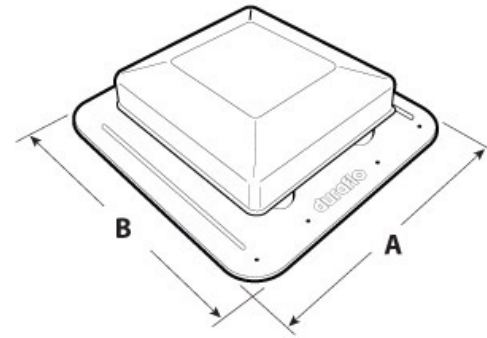

Submittal Sheet

Part Description:

Square Top Roof Vent 50 Sq. In. Black

Part Number:

6050BL

Approvals and Listings maintained by:
Canplas Industries Ltd
Canada: 1-800-461-5300 USA: 1-888-461-5307

Rough Cut Opening

Part #	Part UPC	Colour	Size (inches)	Ctn Qty	Ctn Bar Code	Ctn. Wt (Kgs)	Ctn. Wt (lbs)	Skid Cubic (m)	Skid Cubic (ft)	Ctns/Skid
6050BL	662671600011	BLACK		10	10662671600018	6.76	14.87	3.24	114.33	16

Dimensions (inches)