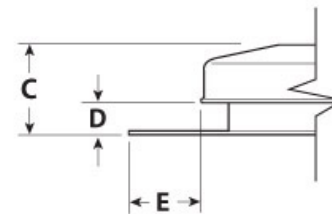

Submittal Sheet

Part Description:

Square Top Roof Vent 50 Sq. In. Black

Part Number:

6050BL

Approvals and Listings maintained by:
Canplas Industries Ltd
Canada: 1-800-461-5300 USA: 1-888-461-5307

Rough Cut Opening

Part #	Part UPC	Colour	Size (inches)	Ctn Qty	Ctn Bar Code	Ctn. Wt (Kgs)	Ctn. Wt (lbs)	Skid Cubic (m)	Skid Cubic (ft)	Ctns/Skid
6050BL	662671600011	BLACK		10	10662671600018	6.76	14.87	3.24	114.33	16

Dimensions (inches)